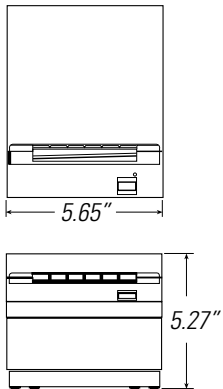

### Technical Specifications

Print Method	Direct Thermal, 203 DPI
Character Cell Size	13 x 24, 10 x 24
CPI	15.6, 20.3
Print Columns	44 & 56 Columns
Character Set(s)	Code Page 437, 850, 852, 858, 860, 862, 863, 865, 866, and 1252. Contact your Axiohm representative for expanded character sets.
Bar Codes	UPC-A, UPC-E, Code 39, Code 93, Code128, EAN128, JAN8 and JAN13 (EAN), Interleaved 2 of 5, Codabar, PDF417
Printing Speed	Monochrome 53.3 LPS (180 mm/s) Color 26.7 LPS (100 mm/s)
Auto Cutter	Full and Partial Cut Selectable
Data Buffer	4K
User Memory	380K up to 1380K Flash Shared (graphics, logos, user defined characters)
Interface(s)	Dual 9pin RS232/USB, 25pin RS232
Cash Drawer Control	1-2 Drawers
Paper Type	Direct Thermal, POS Grade(s), and special paper for color Printing
Paper Roll (W x D)	3.15" x 3.55" Dia. (80 mm x 90 mm Dia.)
Power	24 VDC +/- 5%
Certifications	EMI: FCC, ICES-003: Class A; CE, Austel, VCCI: Class B, Safety: UL 1950, CSA 22.2 No. 950, CE (EN60950), MITI (power supply)
Reliability	150 km monochrome, 100km two-color; 1.5 Million Autocuts
Dimensions (W x D x H)	5.65" x 7.27" x 5.27"(144 mm x 185 mm x 134 mm)
Weight	1.35 kg (3.0 lbs.)
Printer Drivers	OLE POS for Windows Compatible and Windows®/Windows NT®