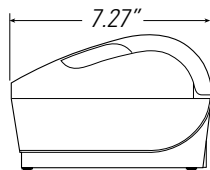

### Technical Specifications

Print Method	Direct Thermal, 203 DPI
Character Cell Size	13 x 24, 10 x 24
CPI	15.6, 20.3
Print Columns	44 & 56 Columns
Character Set(s)	Code Page 437, 850, 852, 858, 860, 862, 863, 865, 866, and 1252. Contact your Axiohm representative for expanded character sets.
Bar Codes	UPC-A, UPC-E, Code 39, Code 93, Code128, EAN128, JAN8 and JAN13 (EAN), Interleaved 2 of 5, Codabar, PDF417
Printing Speed	Monochrome 53.3 LPS (180 mm/s) Color 26.7 LPS (100 mm/s)
Auto Cutter	Full and Partial Cut Selectable
Data Buffer	4K
User Memory	380K up to 1380K Flash Shared (graphics, logos, user defined characters)
Interface(s)	Dual 9pin RS232/USB, 25pin RS232
Cash Drawer Control	1-2 Drawers
Paper Type	Direct Thermal, POS Grade(s), and special paper for color Printing
Paper Roll (W x D)	3.15" x 3.55" Dia. (80 mm x 90 mm Dia.)
Power	24 VDC +/- 5%
Certifications	EMI: FCC, ICES-003: Class A; CE, Austel, VCCI: Class B, Safety: UL 1950, CSA 22.2 No. 950, CE (EN60950), MITI (power supply)
Reliability	150 km monochrome, 100km two-color; 1.5 Million Autocuts
Dimensions (W x D x H)	5.65" x 7.27" x 5.27"(144 mm x 185 mm x 134 mm)
Weight	1.35 kg (3.0 lbs.)
Printer Drivers	OLE POS for Windows Compatible and Windows®/Windows NT®